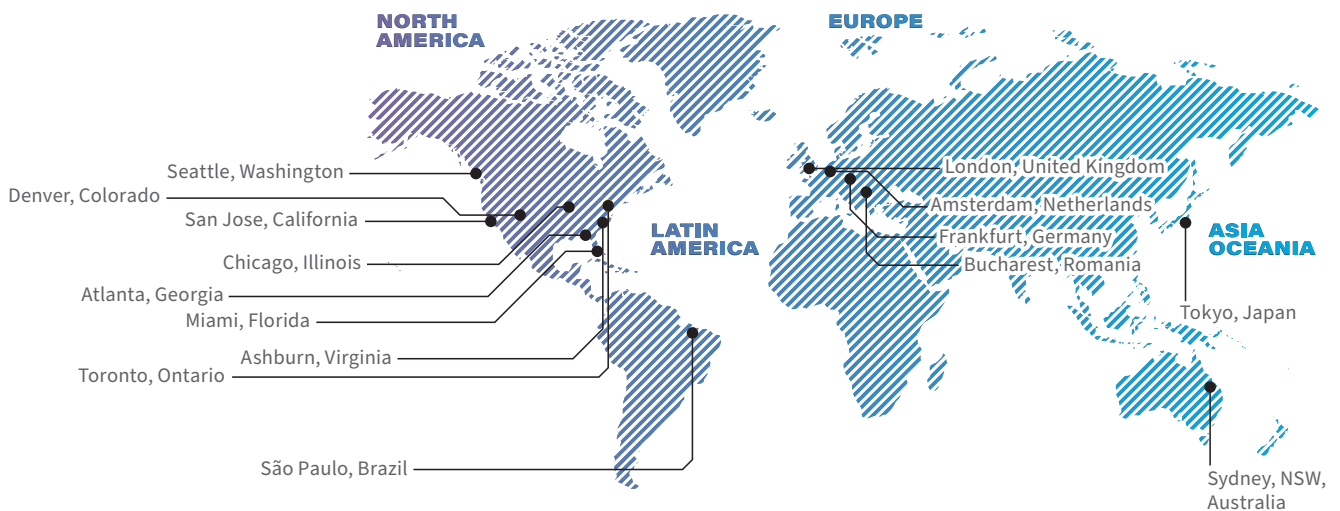

GLOBAL DATA CENTER LOCATIONS

READY TO RACK AND ROLL?

You bring the servers. We'll bring the uptime. Get started at summithq.com/services/data-center-services/colocation.